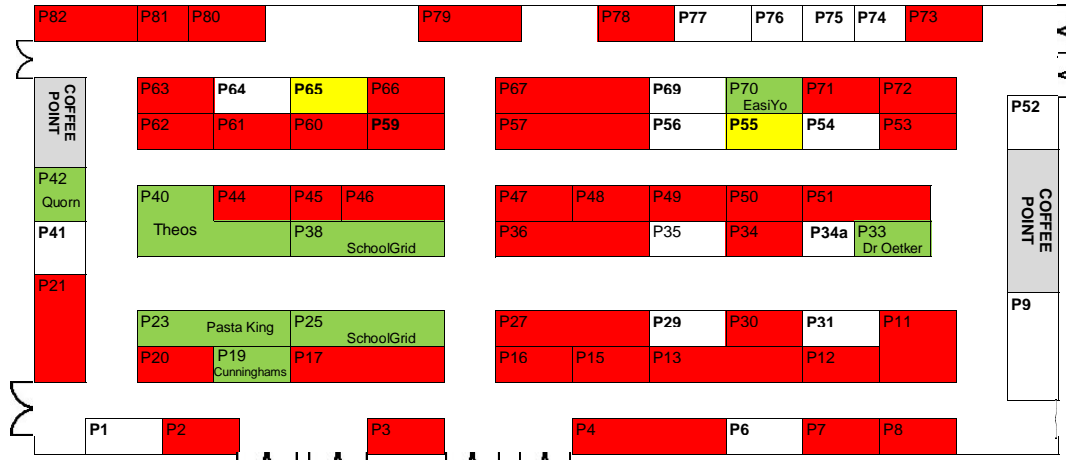

LACA -the school food people show 2021 - floorplan

LIBRARY SUITE

PALACE SUITE

MONARCH SUITE

LACA partners stands