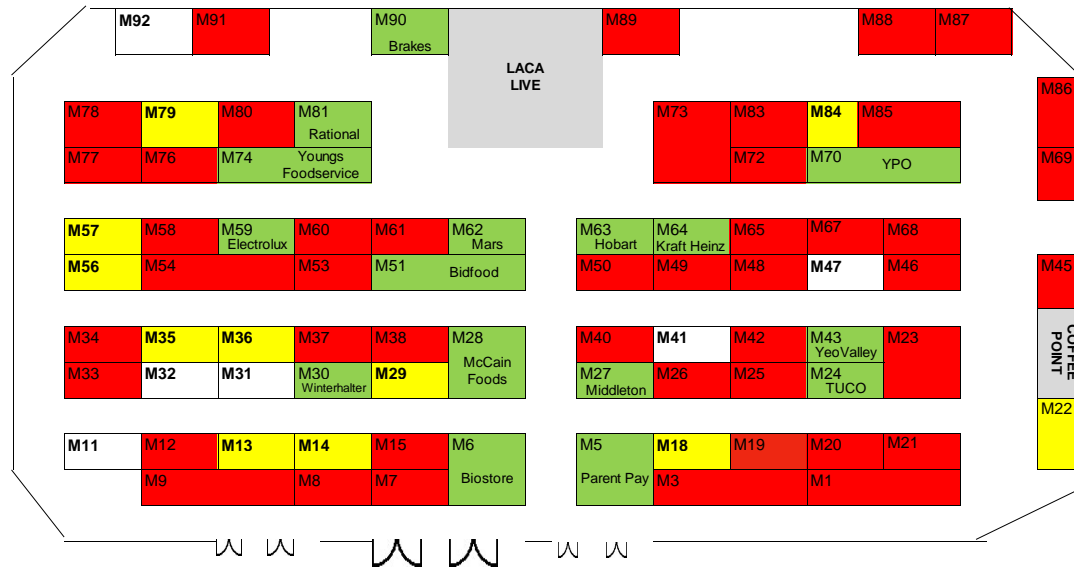

LACA -the school food people show 2021 - floorplan

LIBRARY SUITE

PALACE SUITE

MONARCH SUITE

LACA partners stands